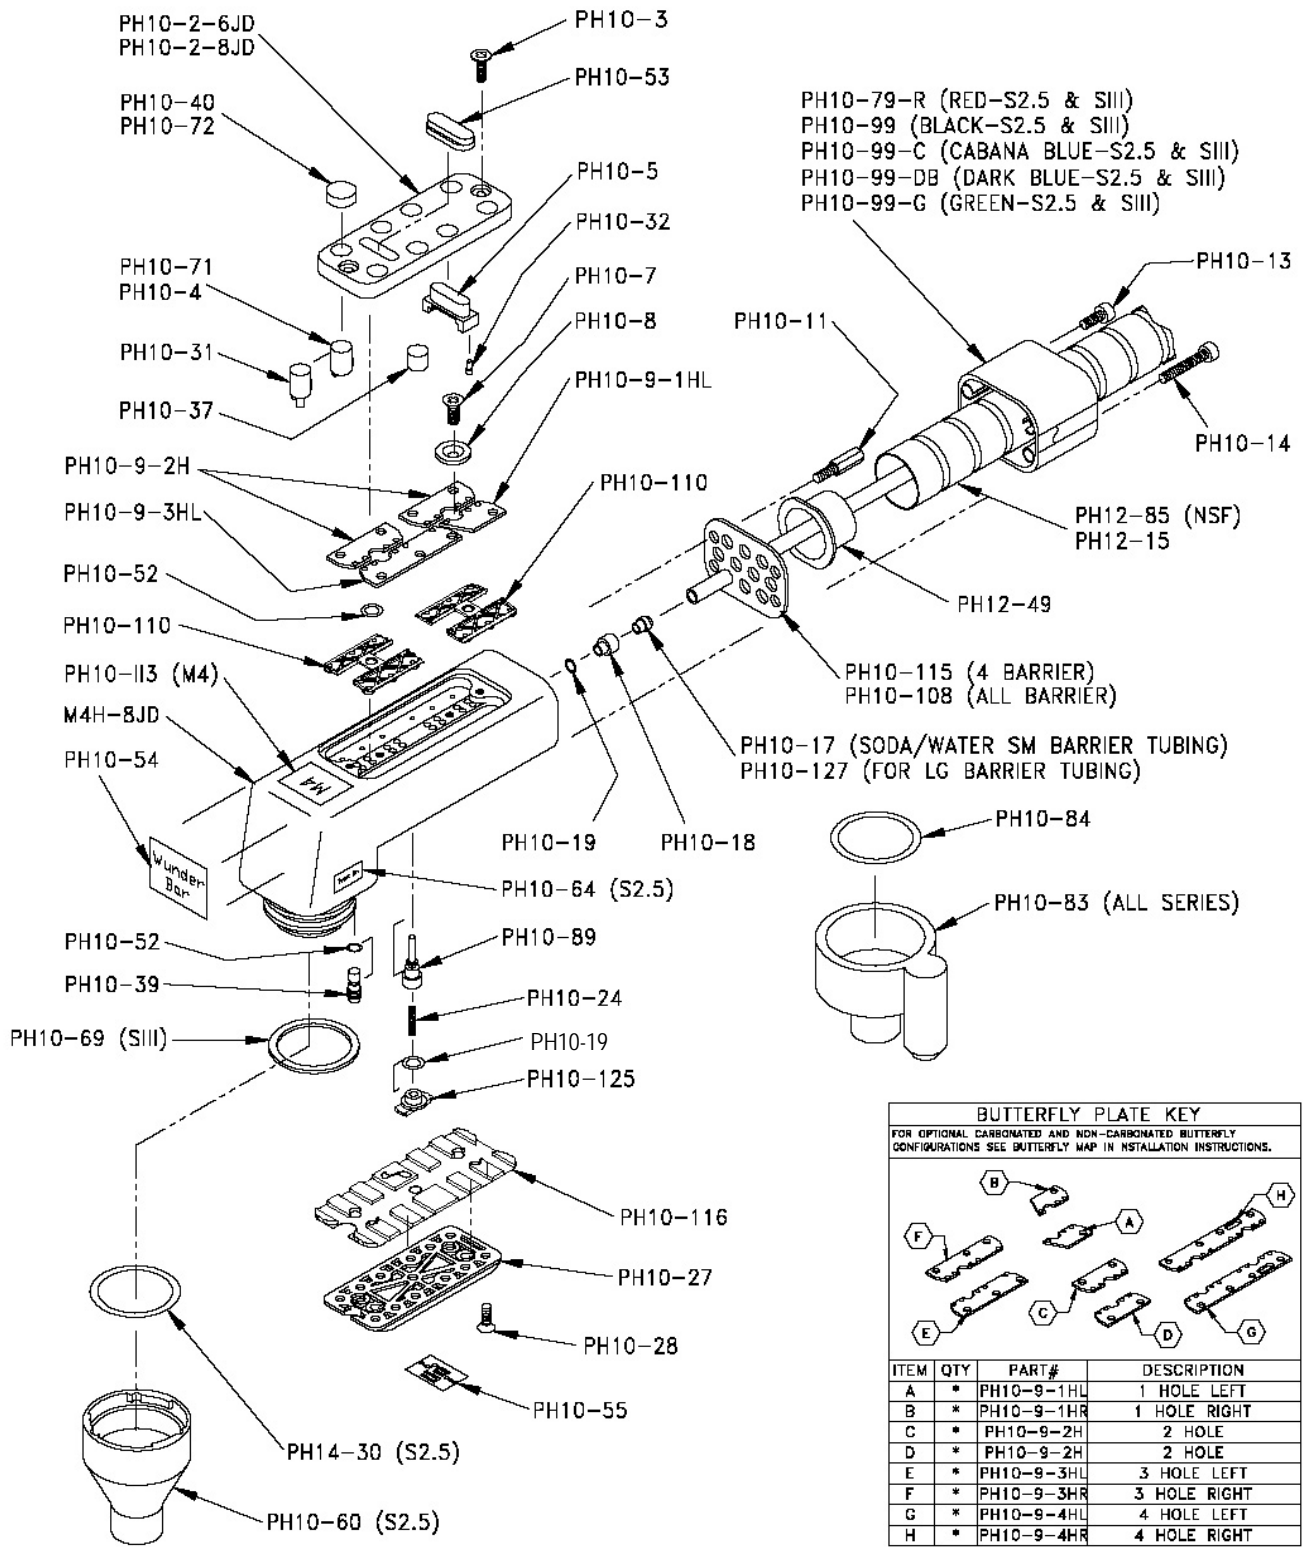

MARK 4 6 & 8 BUTTON JUICE HANDLE

JOB:

ITEM#:

BUTTERFLY PLATE KEY
FOR OPTIONAL CARBONATED AND NON-CARBONATED BUTTERFLY CONFIGURATIONS SEE BUTTERFLY MAP IN INSTALLATION INSTRUCTIONS.

ITEM	QTY	PART#	DESCRIPTION
A	*	PH10-9-1HL	1 HOLE LEFT
B	*	PH10-9-1HR	1 HOLE RIGHT
C	*	PH10-9-2H	2 HOLE
D	*	PH10-9-2H	2 HOLE
E	*	PH10-9-3HL	3 HOLE LEFT
F	*	PH10-9-3HR	3 HOLE RIGHT
G	*	PH10-9-4HL	4 HOLE LEFT
H	*	PH10-9-4HR	4 HOLE RIGHT